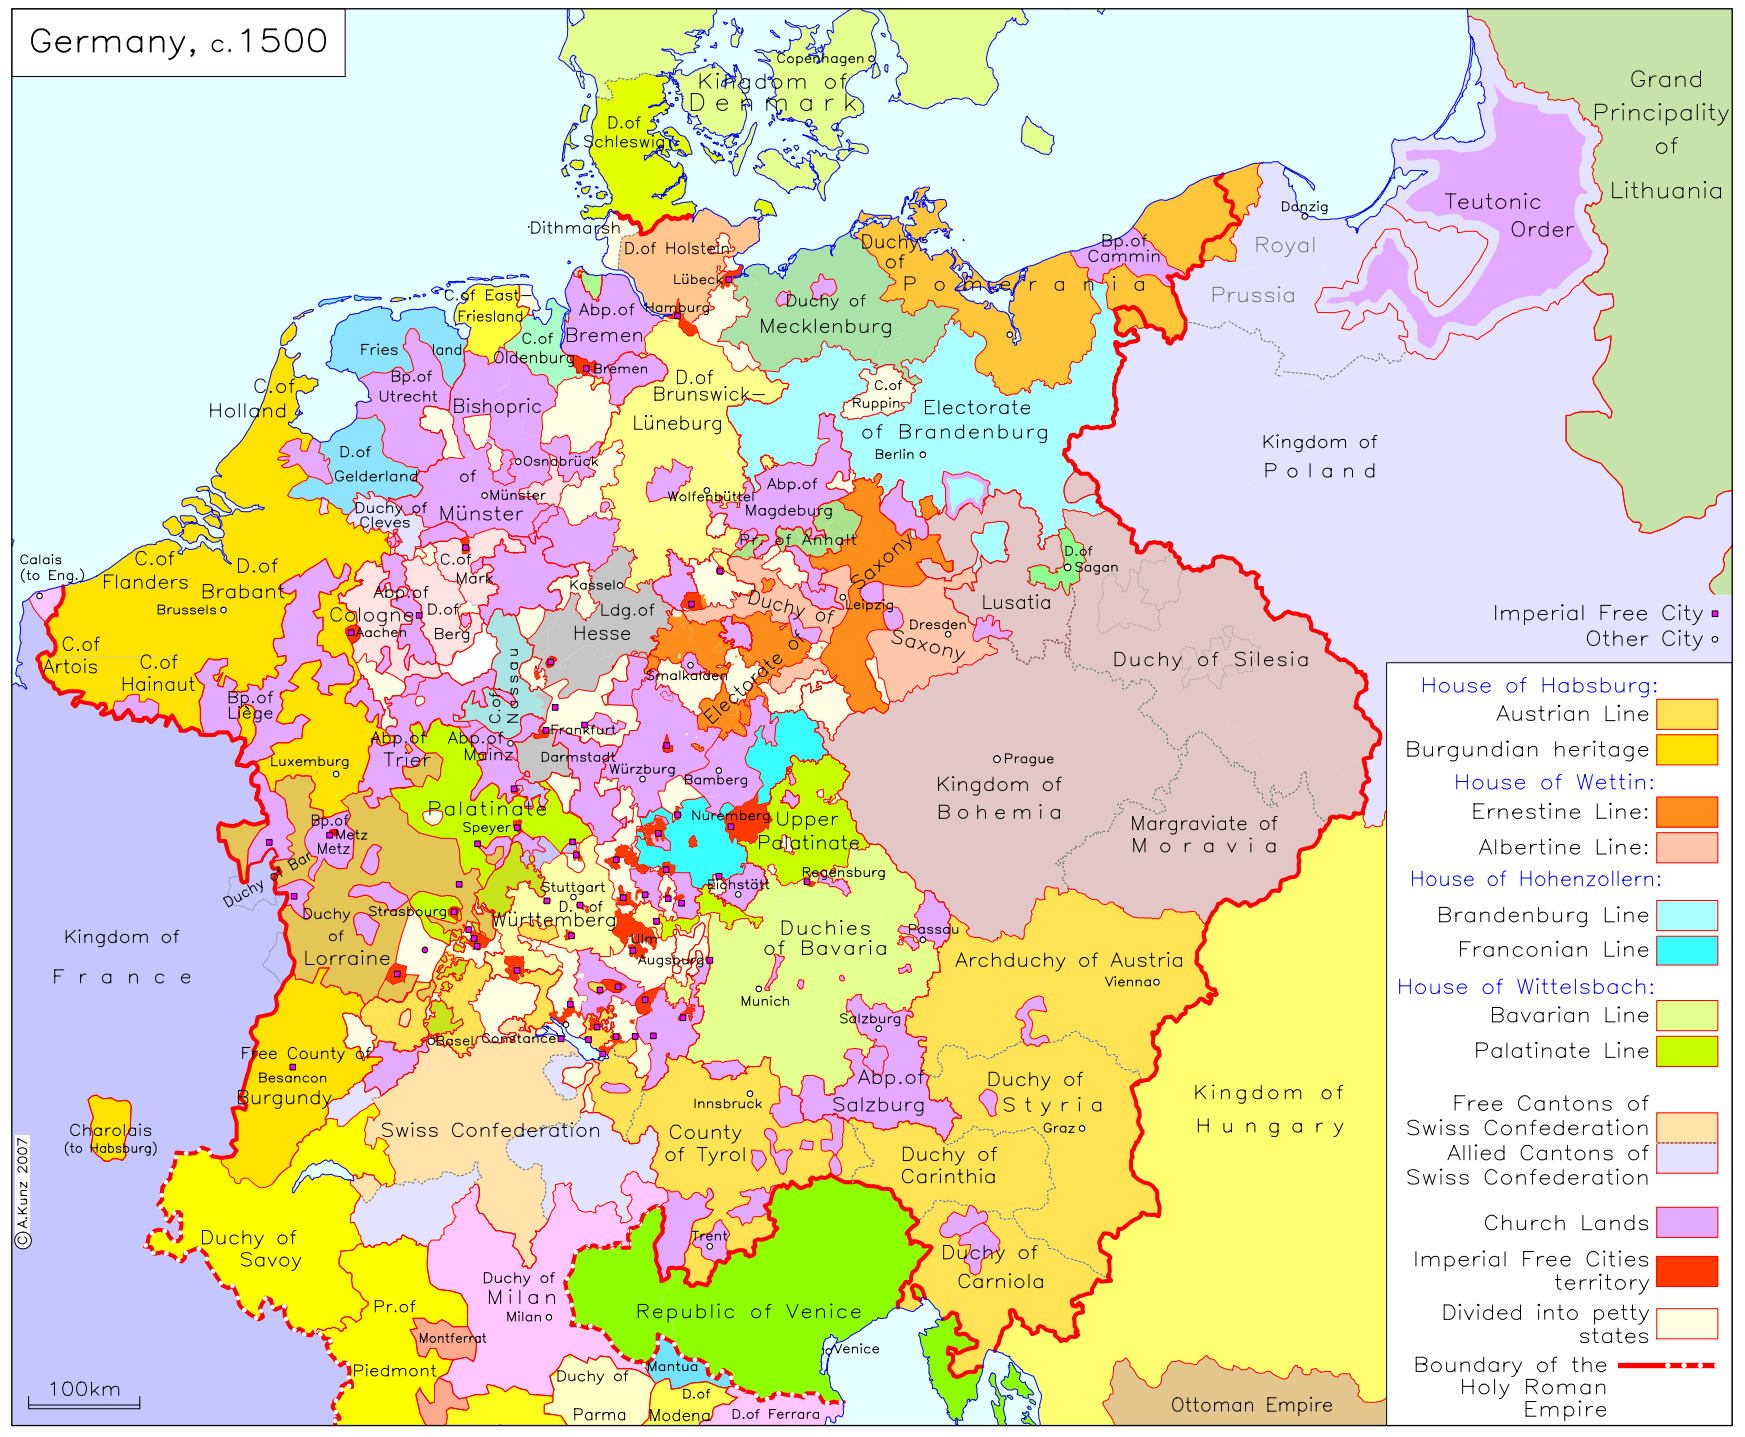

Germany, c. 1500

- House of Habsburg:**

 - Austrian Line
 - Burgundian heritage

- House of Wettin:**

 - Ernestine Line:
 - Albertine Line:

- House of Hohenzollern:**

 - Brandenburg Line
 - Franconian Line

- House of Wittelsbach:**

 - Bavarian Line
 - Palatinate Line

- Free Cantons of Swiss Confederation
- Allied Cantons of Swiss Confederation
- Church Lands
- Imperial Free Cities territory
- Divided into petty states
- Boundary of the Holy Roman Empire